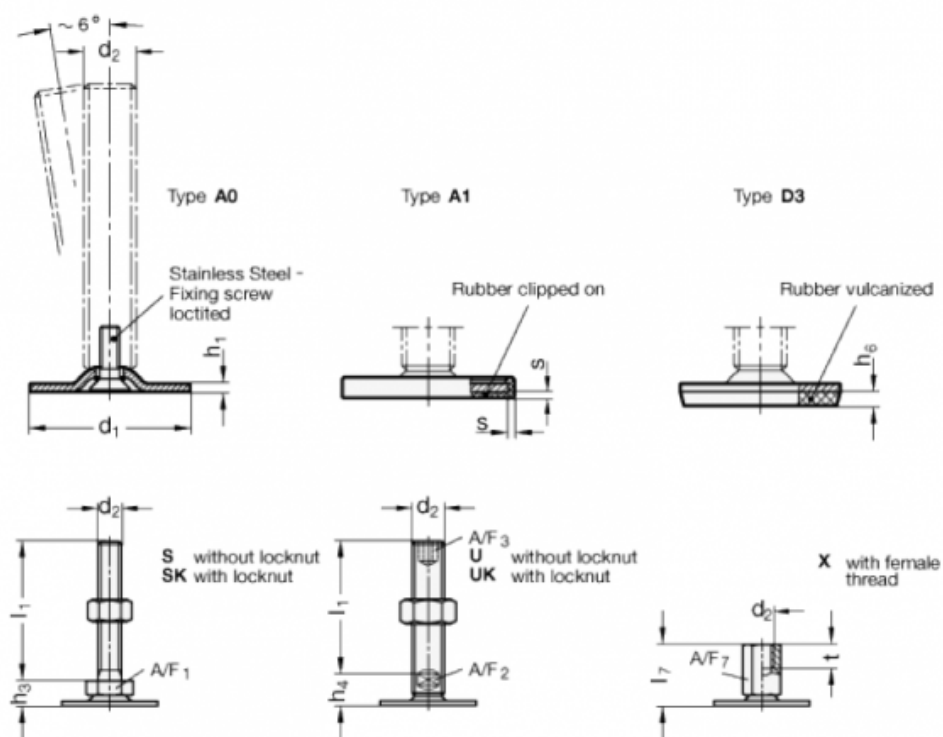

Data Sheet

Article number: 204050M16100A3UK

Description: E+G levelling foot
GN 40-50-M16-100-A3-UK

Note: UK With nut, Hexagon socket at the top, Wrench flat at the bottom

Measures

A/F2 = 12
A/F3 = 8
d1 = 50
d2 = M16
h1 = 2.5
h4 = 17
h6 = 4
l1 = 100